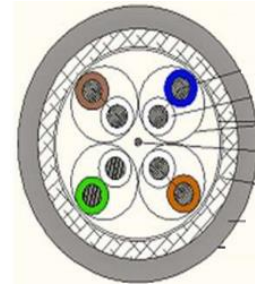

# CAT 6A Outdoor Cable

100m, S/FTP Outdoor 23AWG PVC Jacket

### FEATURES

Model Number	N000000L155A
Construction	S/FTP 4 twisted pairs
Conductor	Bare Copper
Conductor diameter	AWG 23 (0.5733mm)
Insulation	Form-Skin PE
Jacket	PE (UV resistant)
Length(m)	100
Reel Dimensions(mm)	188x330x160
Reel Weight (Kg)	8.6
Operating Frequency Band	1 – 500 MHz